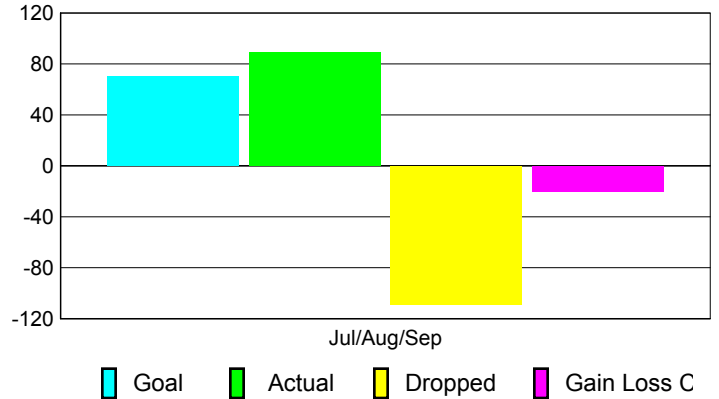

Membership Results 2010-2011

Goal, New, Dropped, Gain/Loss