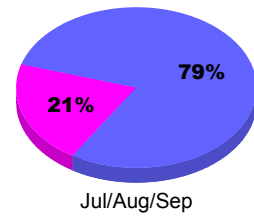

Membership Results
2010-2011

Membership
2009-2010

Month	Net Memb Goal	Actual New Memb	Actual Dropped Memb	Gain/Loss of Memb	Gain/Loss of Memb
Jul/Aug/Sep	70	89	-109	-20	35
Totals	70	89	-109	-20	35

Membership Results 2010-2011

Goal, New, Dropped, Gain/Loss

Comparison of Membership Gain/Loss

Current Year Compared to the Previous Year

Gender Comparison 2010-2011

■ Male ■ Female