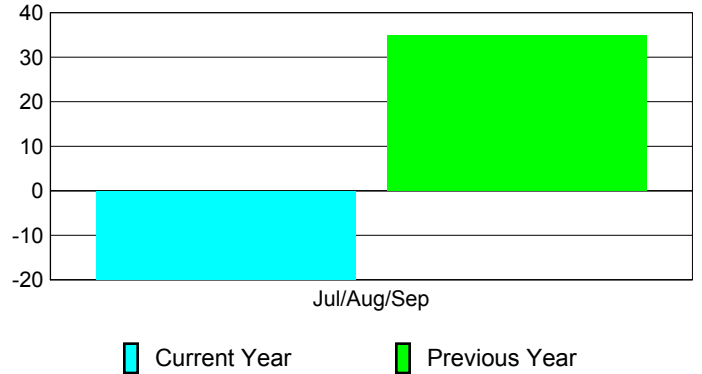

Membership Results
2010-2011

Membership
2009-2010

Month	Net Memb Goal	Actual New Memb	Actual Dropped Memb	Gain/Loss of Memb	Gain/Loss of Memb
Jul/Aug/Sep	70	89	-109	-20	35
Totals	70	89	-109	-20	35

Membership Results 2010-2011

Goal, New, Dropped, Gain/Loss

Comparison of Membership Gain/Loss

Current Year Compared to the Previous Year

Gender Comparison 2010-2011

■ Male ■ Female