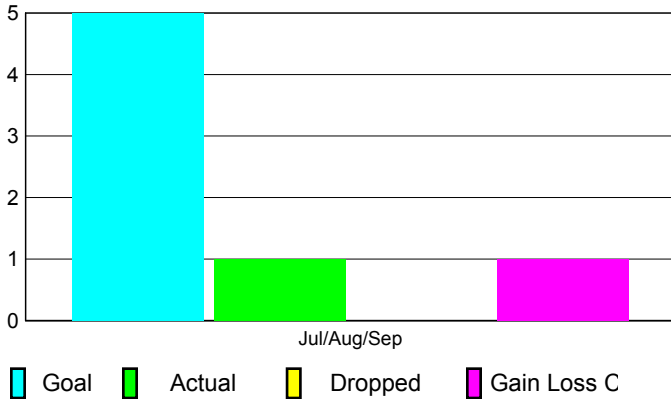

2010-2011 GMT Reports for District (or Undistricted) **District 323 F2**

GMT: KAMLESH JAIN

Location: INDIA

GMT CA: 6

CLUBS

Club Results
2010-2011

Clubs
2009-2010

Month	New Club Goal	Actual New Clubs	Actual Dropped Clubs	Gain/Loss of Clubs	Gain/Loss of Clubs
Jul/Aug/Sep	5	1	0	1	1
Totals	5	1	0	1	1

Club Results 2010-2011

Goal, New, Dropped, Gain/Loss

Comparison of Club Gain/Loss

Current Year Compared to the Previous Year

YTD Status Quo Clubs 2010-2011

Status Quo Clubs Compared to Status Quo Members

MEMBERSHIP